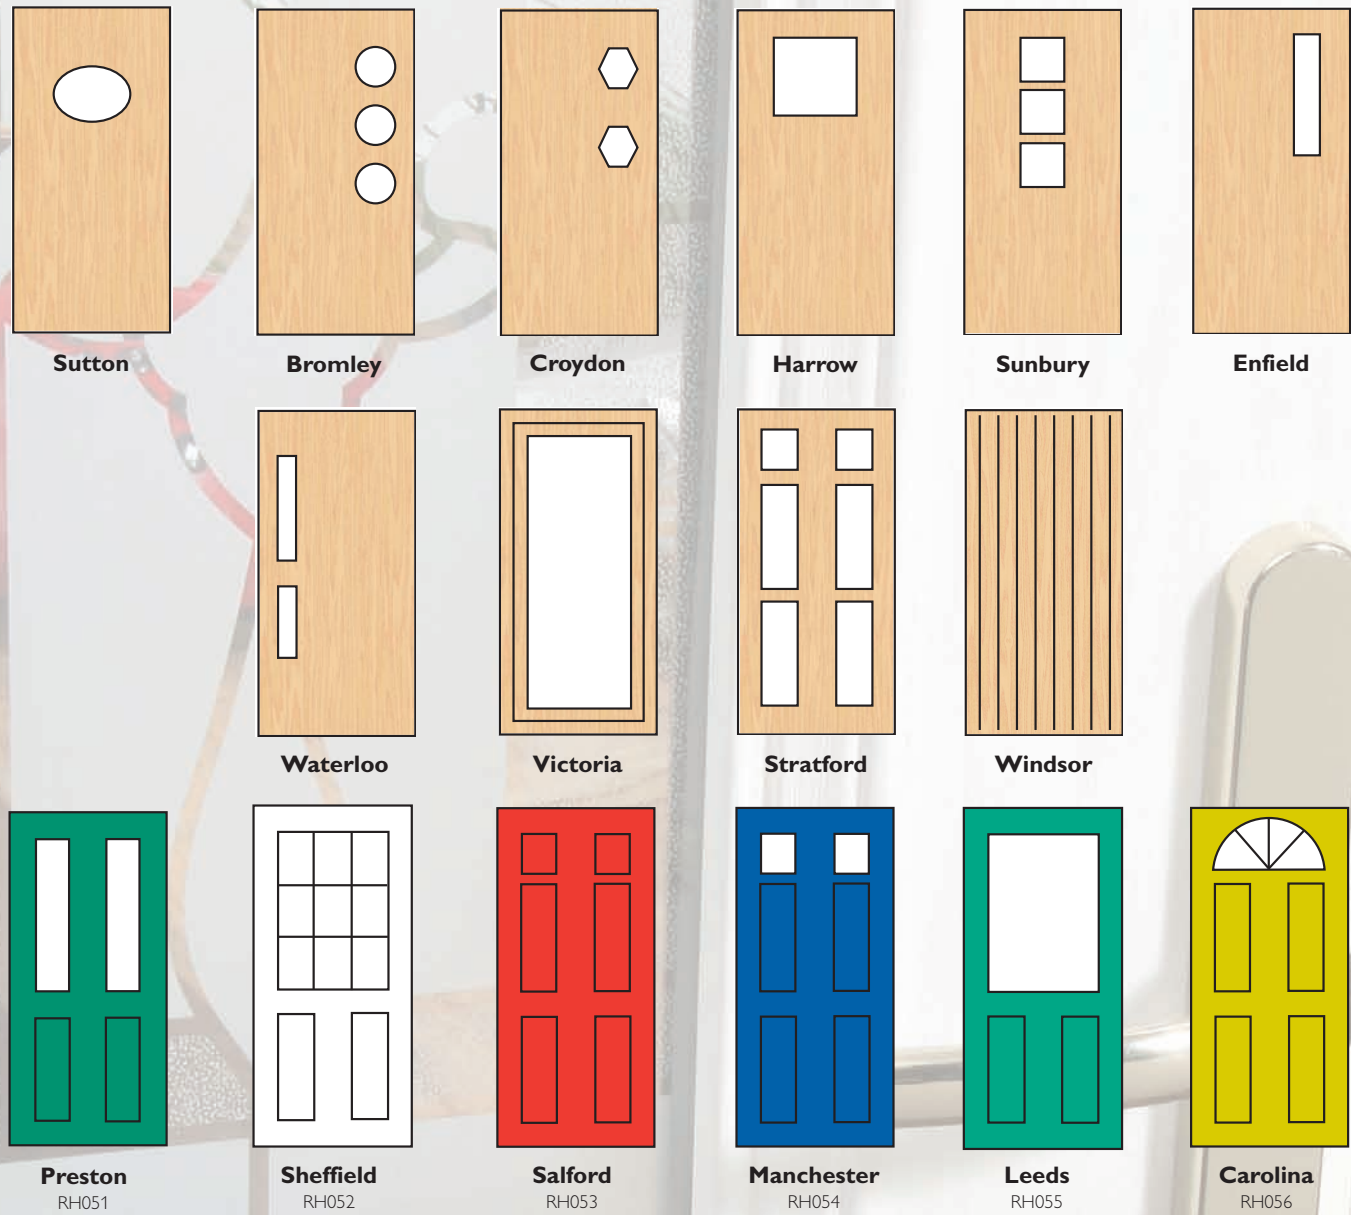

Standard Door Styles

Due to the limitations of the 4 colour printing process, the colours of the doors shown in this leaflet act only as a guide to the actual colours of the doors supplied.

Existing Clients include:

Designed and Printed by Kall Kwik Widnes. 0151 424 8600

The Ultimate in Timber Doorsets

Door Frames

Door frames are an essential part of any door set. All Haydock frames are made to measure - individually machined, assembled and ready to accept the door leaf. Our range of frames are able to accommodate both standard and non standard door openings e.g. wheelchair/mobility access.

Door Styles

Our doors come in a variety of styles and colours. Over 60 styles are available in a full range of veneer finishes. Just some of the styles and colours are shown here.

Due to the limitations of the 4 colour printing process, the colours of the doors shown in this leaflet act only as a guide to the actual colours of the doors supplied.