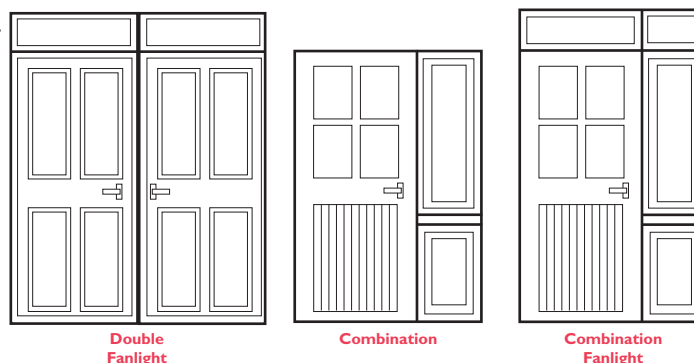

Door Frames

Door frames are an essential part of any door set. All Haydock frames are made to measure - individually machined, assembled and ready to accept the door leaf. Our range of frames are able to accommodate both standard and non standard door openings e.g. wheelchair/mobility access.

- All door frames are treated prior to final finish.
- Frames are grooved for both intumescent and draught seals.
- A full range of single, double and combination frames are manufactured to suit all door sizes.
- All door frames meet part M with respect to low thresholds.
- A range of timber and aluminium thresholds to meet barrier-free access is available for all eventualities.