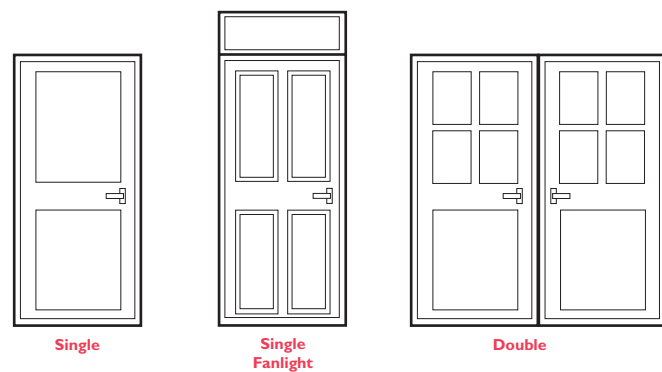

Door Frames

Door frames are an essential part of any door set. All Haydock frames are made to measure - individually machined, assembled and ready to accept the door leaf. Our range of frames are able to accommodate both standard and non standard door openings e.g. wheelchair/mobility access.

- All door frames are treated prior to final finish.
- Frames are grooved for both intumescent and draught seals.
- A full range of single, double and combination frames are manufactured to suit all door sizes.
- All door frames meet part M with respect to low thresholds.
- A range of timber and aluminium thresholds to meet barrier-free access is available for all eventualities.