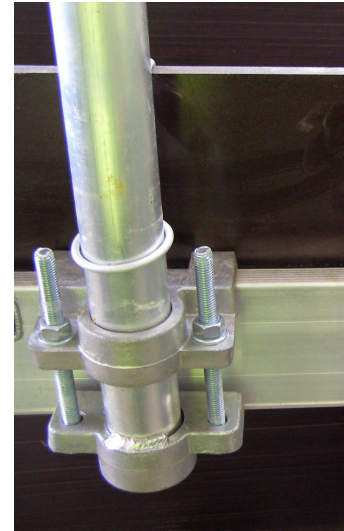

Universal Handrail Post

- Universal, fits both 600mm and 450mm wide staging.
- Lightweight, made from aluminium.
- Conforms to BS1139 Part 3. Also made in conjunction with ISO 9001 Manufacturing Guidelines
- 'U' bolt connections at 500mm and 1 metre intervals
- Toeboard Clip.
- Vice like attachment with Nylon thread bolts

SAFETY NOTES.

- Regulations state that if a person can fall more than 2 m. (6'6") then double handrails and toeboards must be fitted and the deck to be 600 mm wide.
- For use only on staging with aluminium sides and cross members. Do not use on any wooden sided staging.
- Post should be no more than 2.4 m (8') apart.