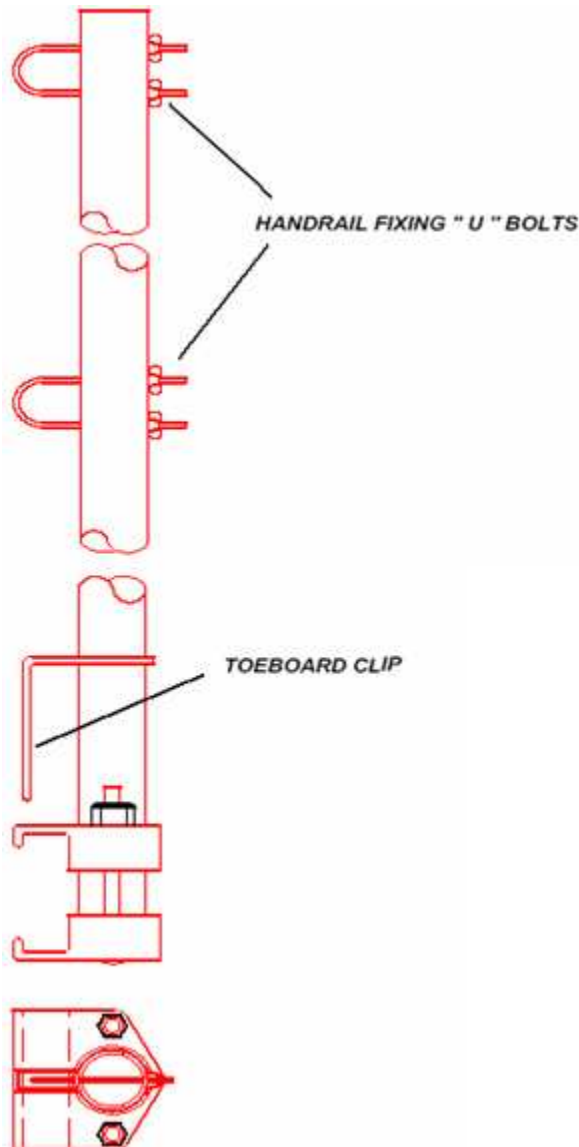

Universal Handrail Post

- Universal, fits both 600mm and 450mm wide staging.
- Lightweight, made from aluminium.
- Conforms to BS1139 Part 3. Also made in conjunction with ISO 9001 Manufacturing Guidelines
- 'U' bolt connections at 500mm and 1 metre intervals
- Toeboard Clip.
- Vice like attachment with Nylon thread bolts

SAFETY NOTES.

- Regulations state that if a person can fall more than 2 m. (6'6") then double handrails and toeboards must be fitted and the deck to be 600 mm wide.
- For use only on staging with aluminium sides and cross members. Do not use on any wooden sided staging.
- Post should be no more than 2.4 m (8') apart.